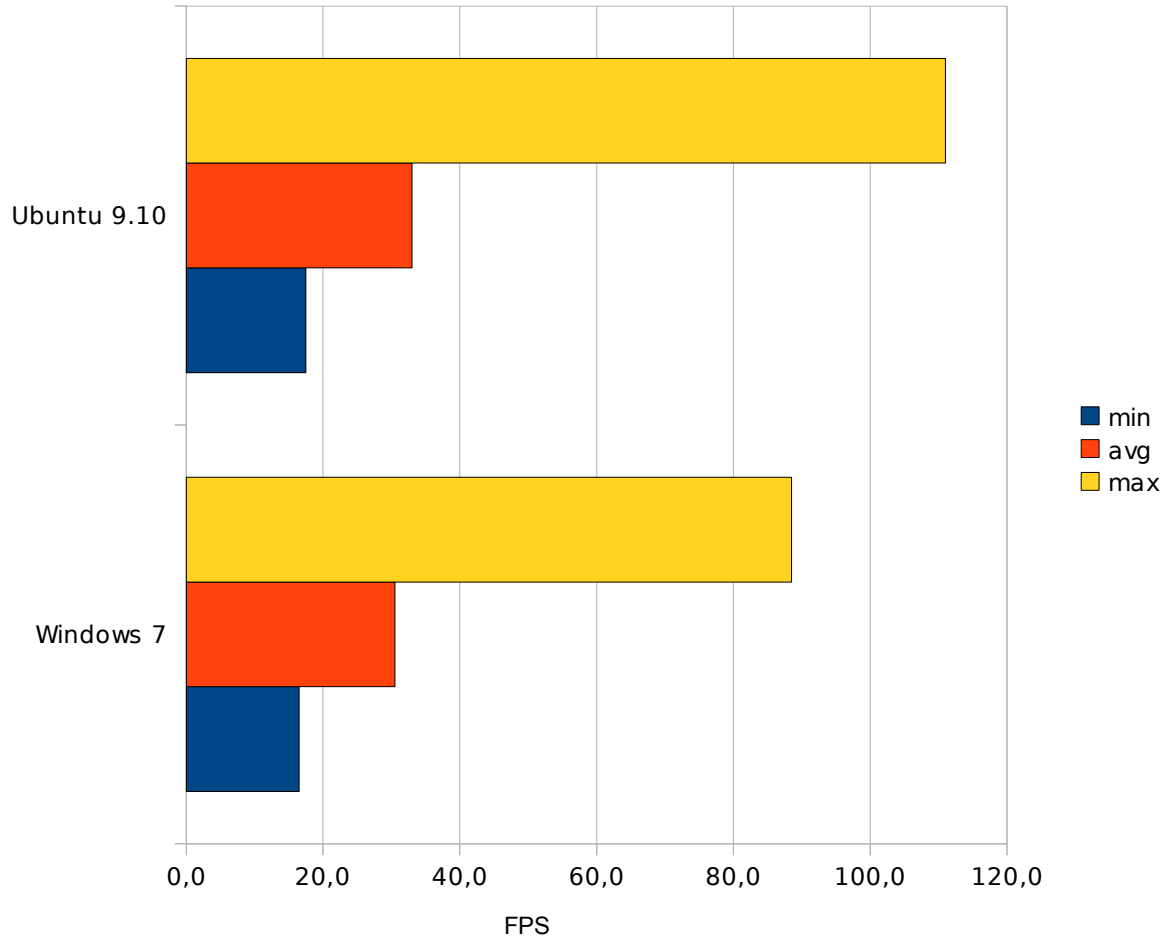

	min	avg	max
Windows 7	16,5	30,5	88,5
Ubuntu 9.10	17,5	33,0	111,0

Windows 7 vs. Ubuntu 9.10 - Nexuiz - Demo 1

	min	avg	max
Windows 7	24,0	52,5	136,0
Ubuntu 9.10	25,0	57,0	165,5

Windows 7 vs. Ubuntu 9.10 - Nexuiz - Demo 2