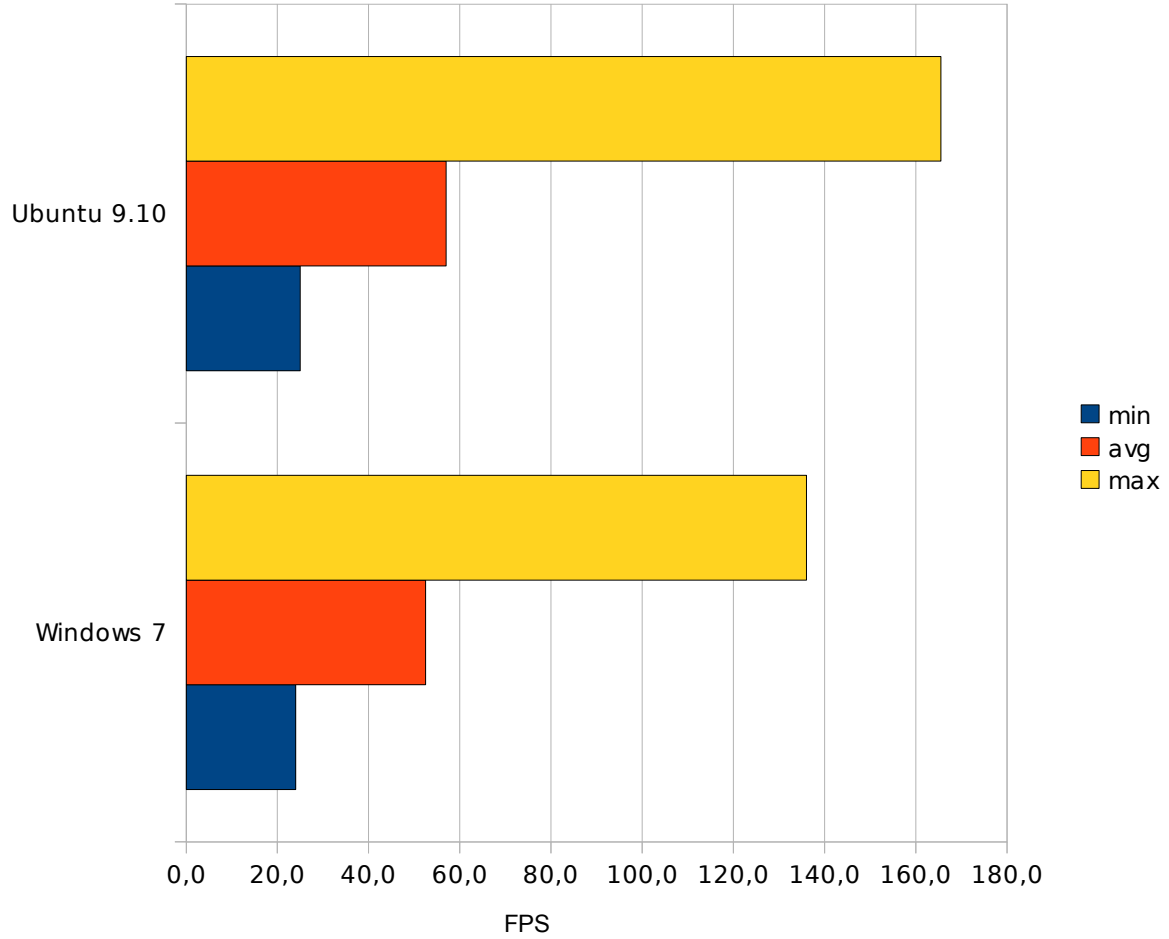

	min	avg	max
Windows 7	16,5	30,5	88,5
Ubuntu 9.10	17,5	33,0	111,0

Windows 7 vs. Ubuntu 9.10 - Nexuiz - Demo 1

	min	avg	max
Windows 7	24,0	52,5	136,0
Ubuntu 9.10	25,0	57,0	165,5

Windows 7 vs. Ubuntu 9.10 - Nexuiz - Demo 2