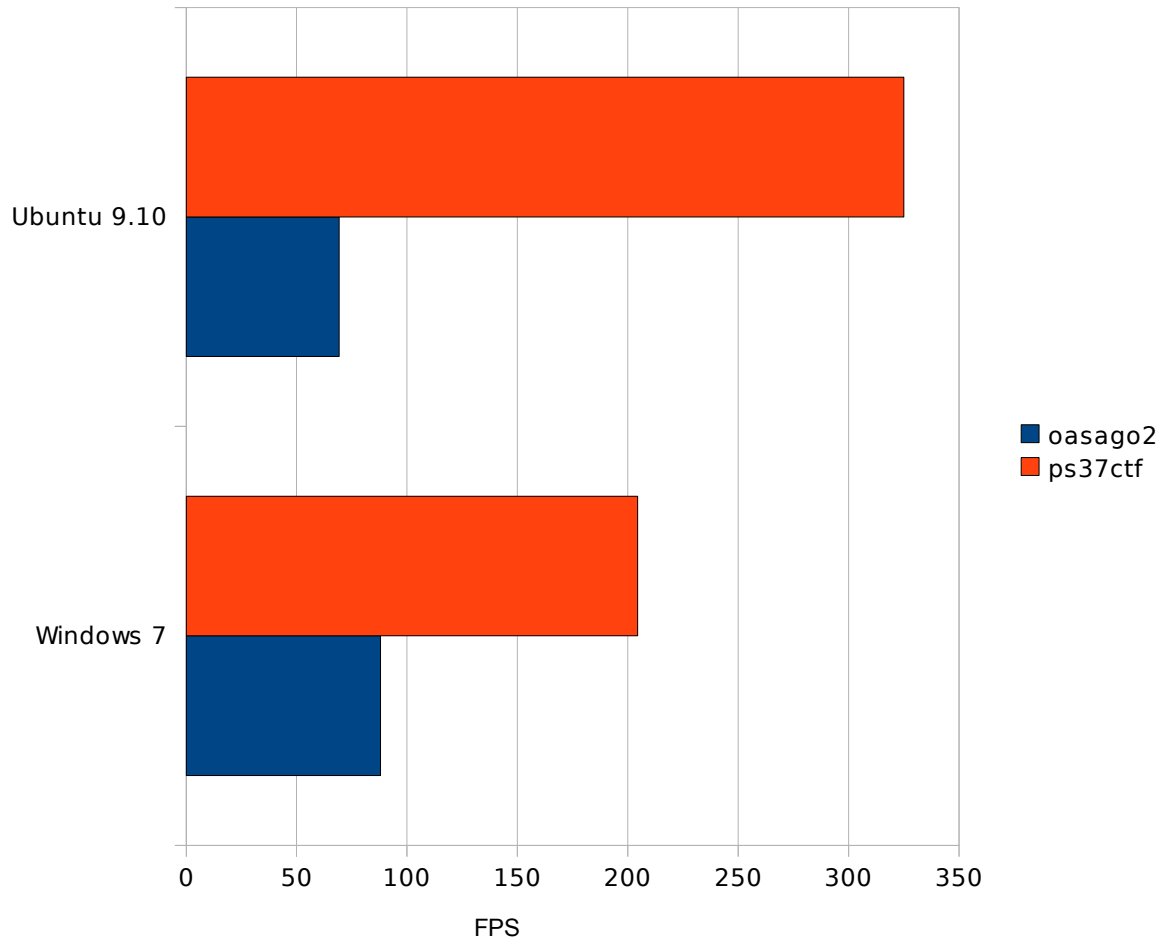

oasago2	ps37ctf
Windows 7	88	204,4
Ubuntu 9.10	69,3	325

Windows 7 vs. Ubuntu 9.10 - OpenArena