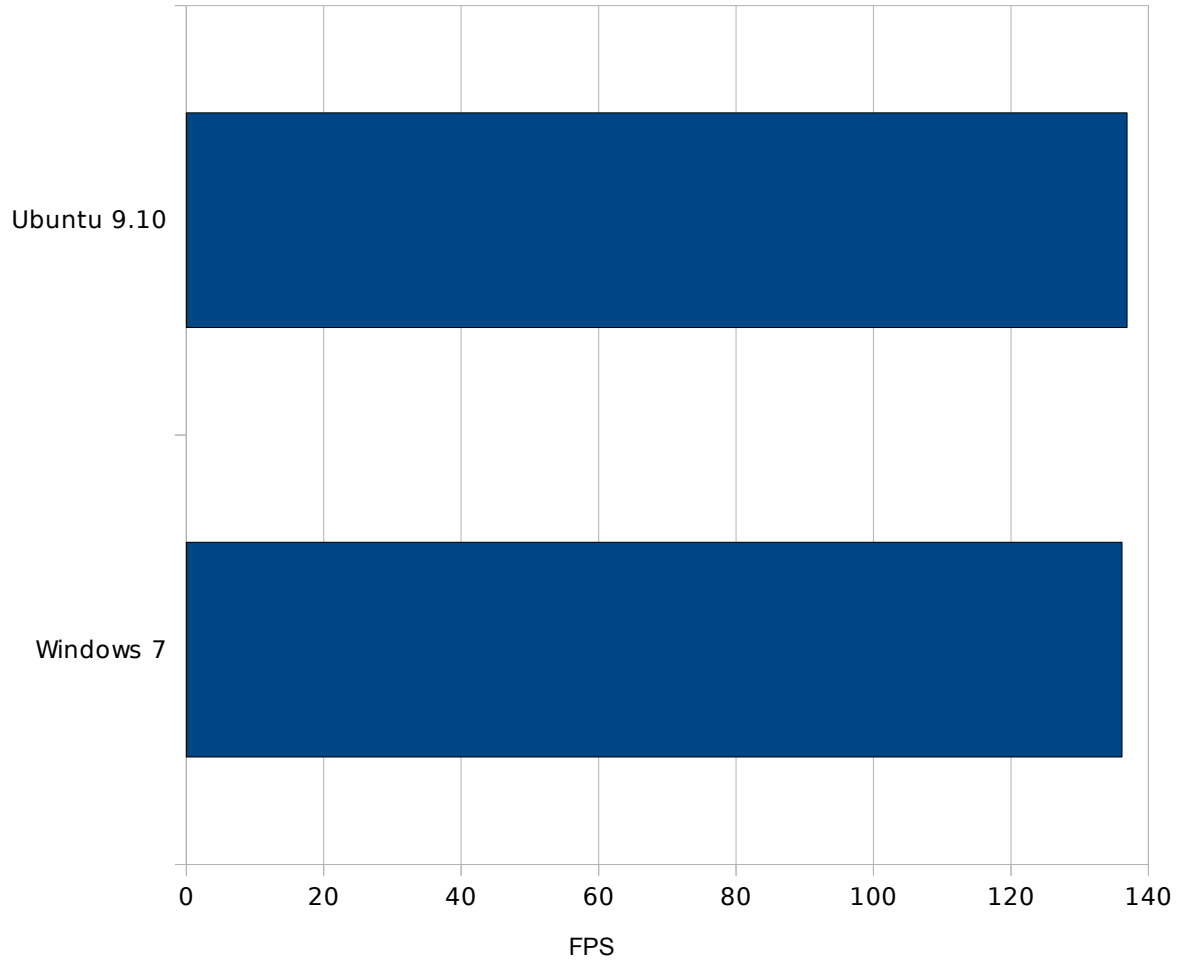

FPS
Windows 7	136,16
Ubuntu 9.10	136,89

Windows 7 vs. Ubuntu 9.10 - Quake 4