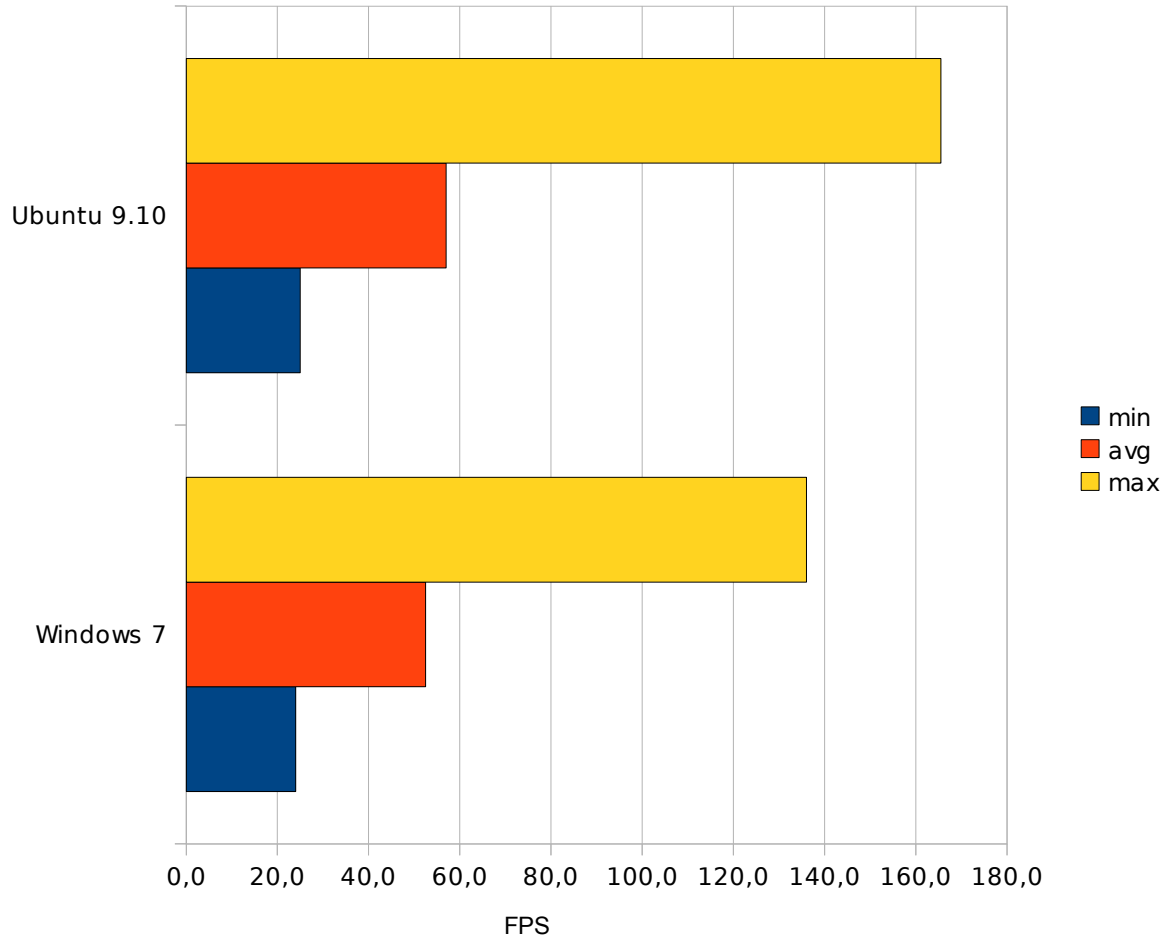

min	avg	max
Windows 7	24,0	52,5	136,0
Ubuntu 9.10	25,0	57,0	165,5

Windows 7 vs. Ubuntu 9.10 - Nexuiz - Demo 2